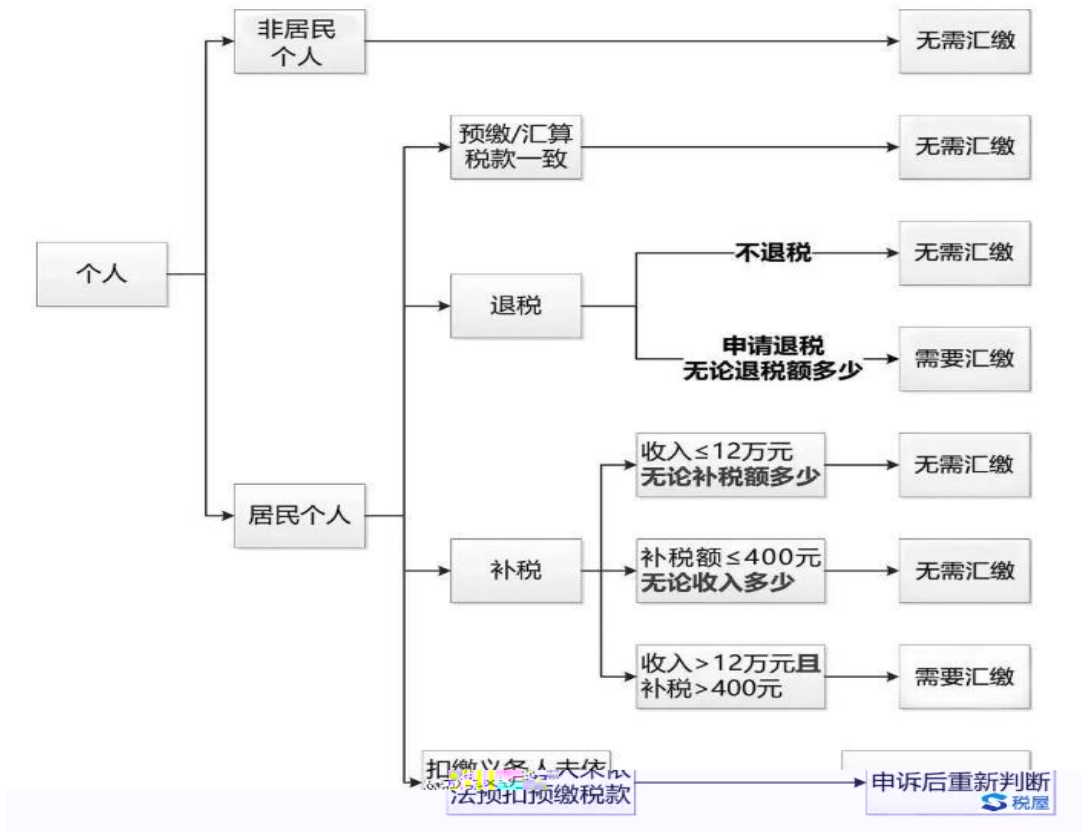

件

2021 1

关于办 2020 个人 人

2021 3 1

2020

" "

2021 5 1 5 31

APP

APP

✔ <https://etax.chinatax.gov.cn/>

" "

6

6

APP

--

✔ <https://mp.weixin.qq.com/s/N-UEcuBXt9jdAs7T16TUJg>  
APP